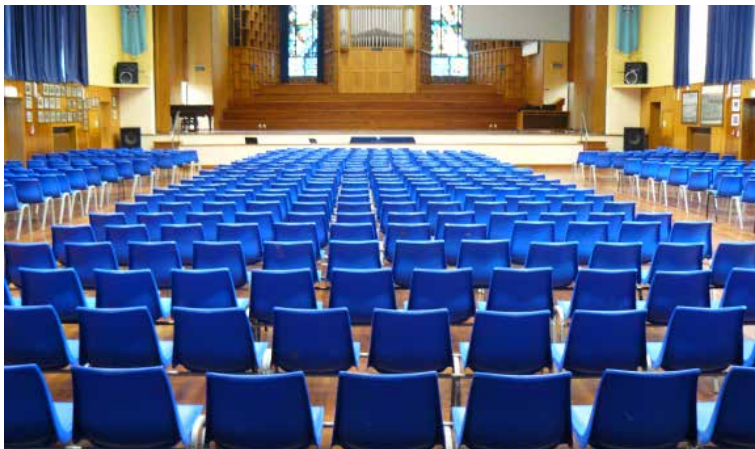

NELSON COLLEGE
New Zealand

Facility Hire

ACCOMMODATION AVAILABLE ALL YEAR ROUND

Accommodation and Catering

Our 3 Boarding Houses

Our facilities

Nelson College is set in spacious park-like grounds only a 10 minute walk from Nelson's CBD and a 10 minute drive from Nelson Airport offering a variety of contemporary facilities.

A great facility to house your teams or conference members, comfortable and affordable with the added bonus of Catering Services on site also!

- Lounge areas with Sky TV, pool table, games
- Free WiFi Internet
- Well-equipped laundry with 3 washing machines in each hostel including a large drying room
- Kitchen areas in most wings with tea making facilities
- Large separate toilet and shower blocks
- Commercial Dining Room separate from the hostels offering catering services serving breakfast, lunch and dinner
- Choice of Basic and Premium (full bedding) accommodation
- We have three separate boarding hostels with a mixture of rooms from dormitory cubicles to single rooms
- Fell House available all year round
- Free parking on school site
- Competitive rates

Dining Room

Staff Room

Outside Hall

Front Field

Swimming Pool

Assembly Hall

Nelson College facilities are ideal for sports teams, large groups, conferences and annual events.

Please contact Sharon Dawson for further information.
E: sd@nelsoncollege.school.nz
P: +64 3 548 3099 Ext: 890
C: +64 27 476 9088
www.nelsoncollege.school.nz